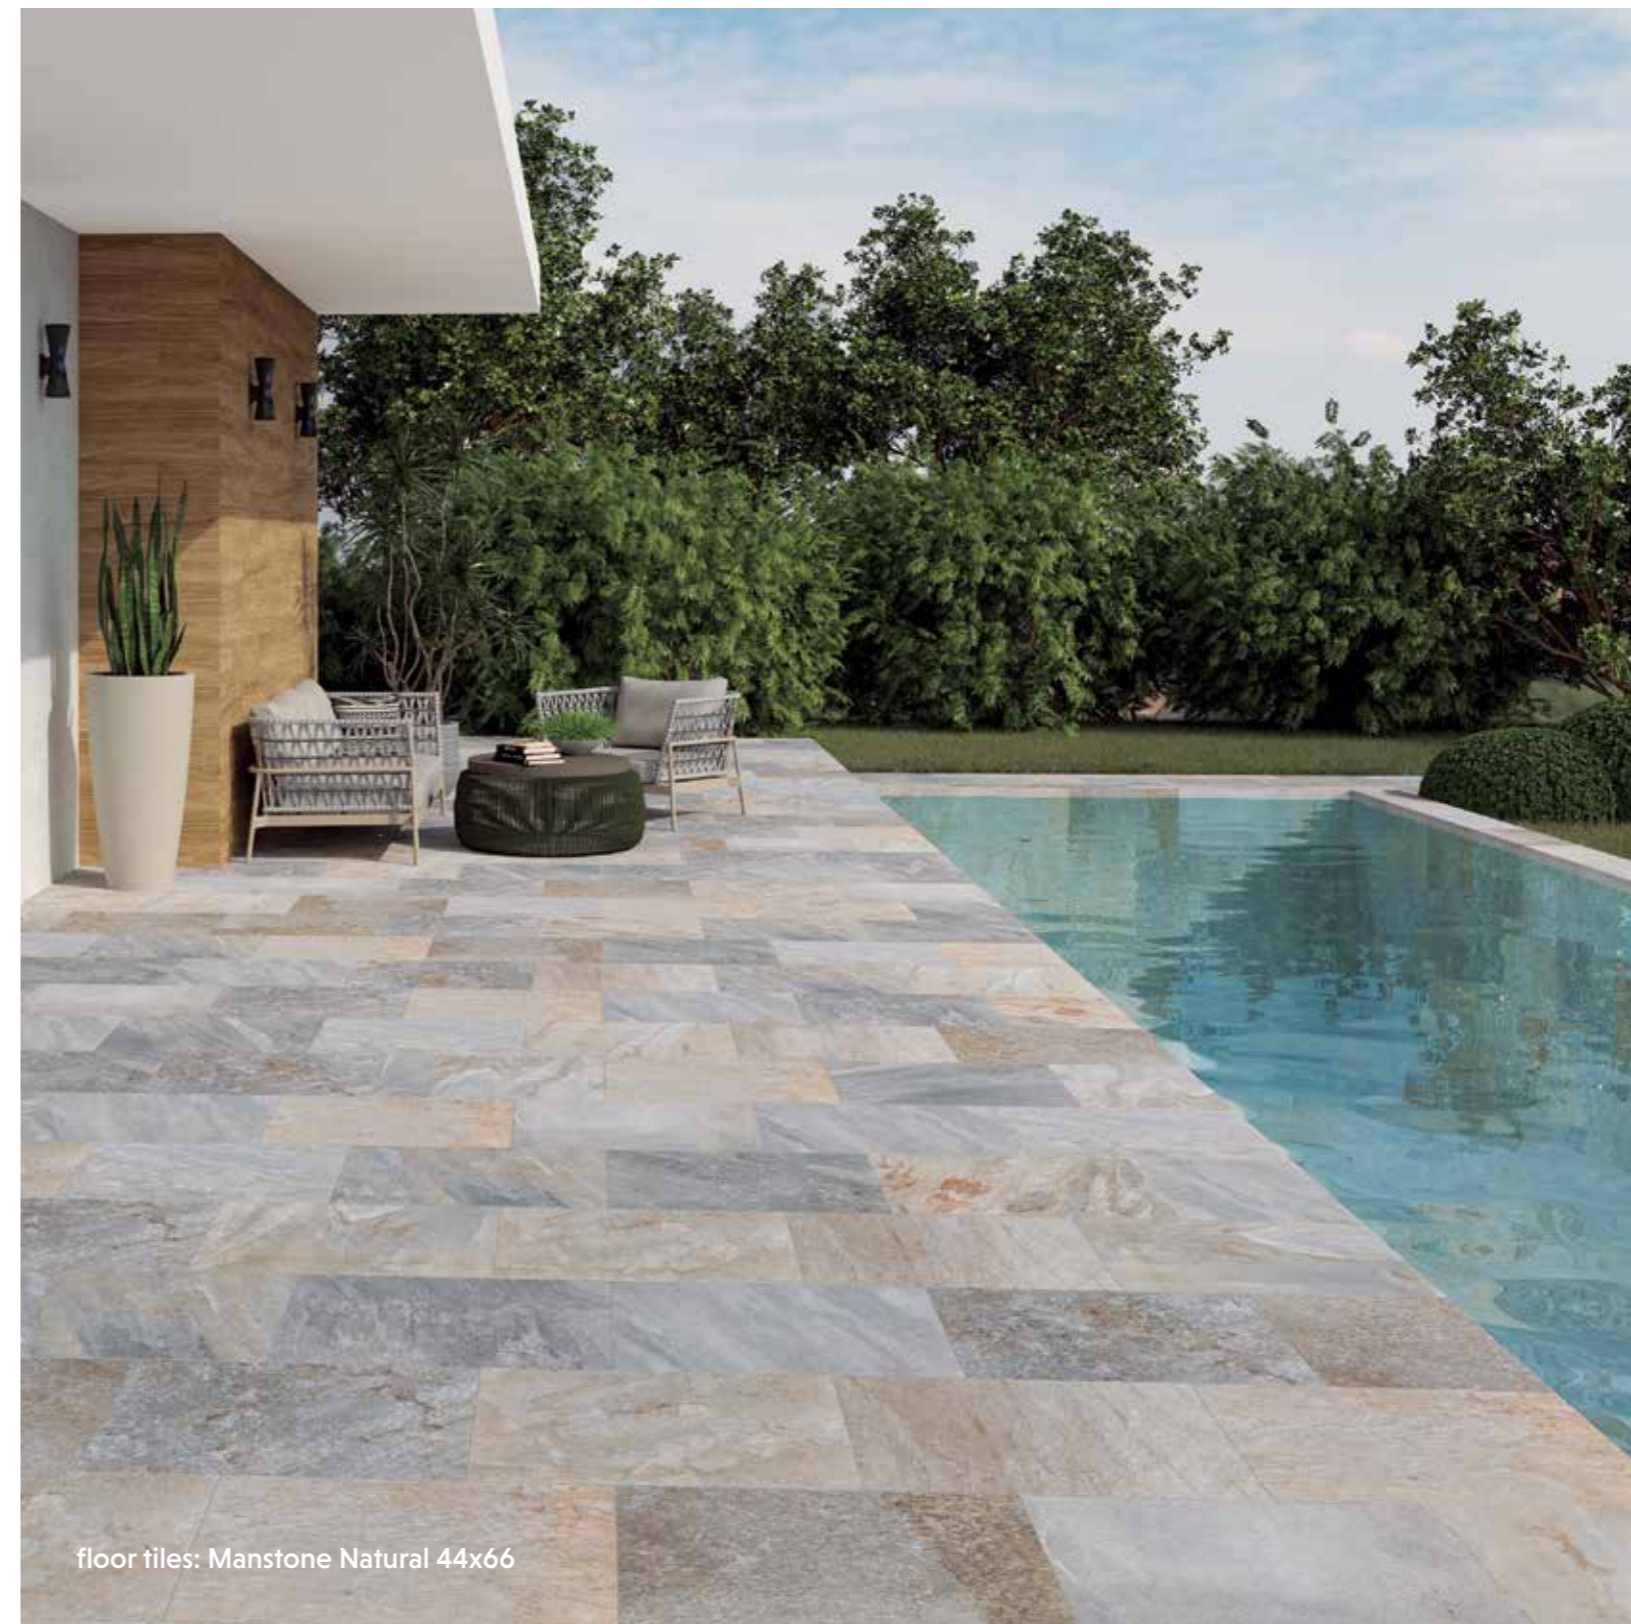

floor tiles: Manstone Natural 44x66