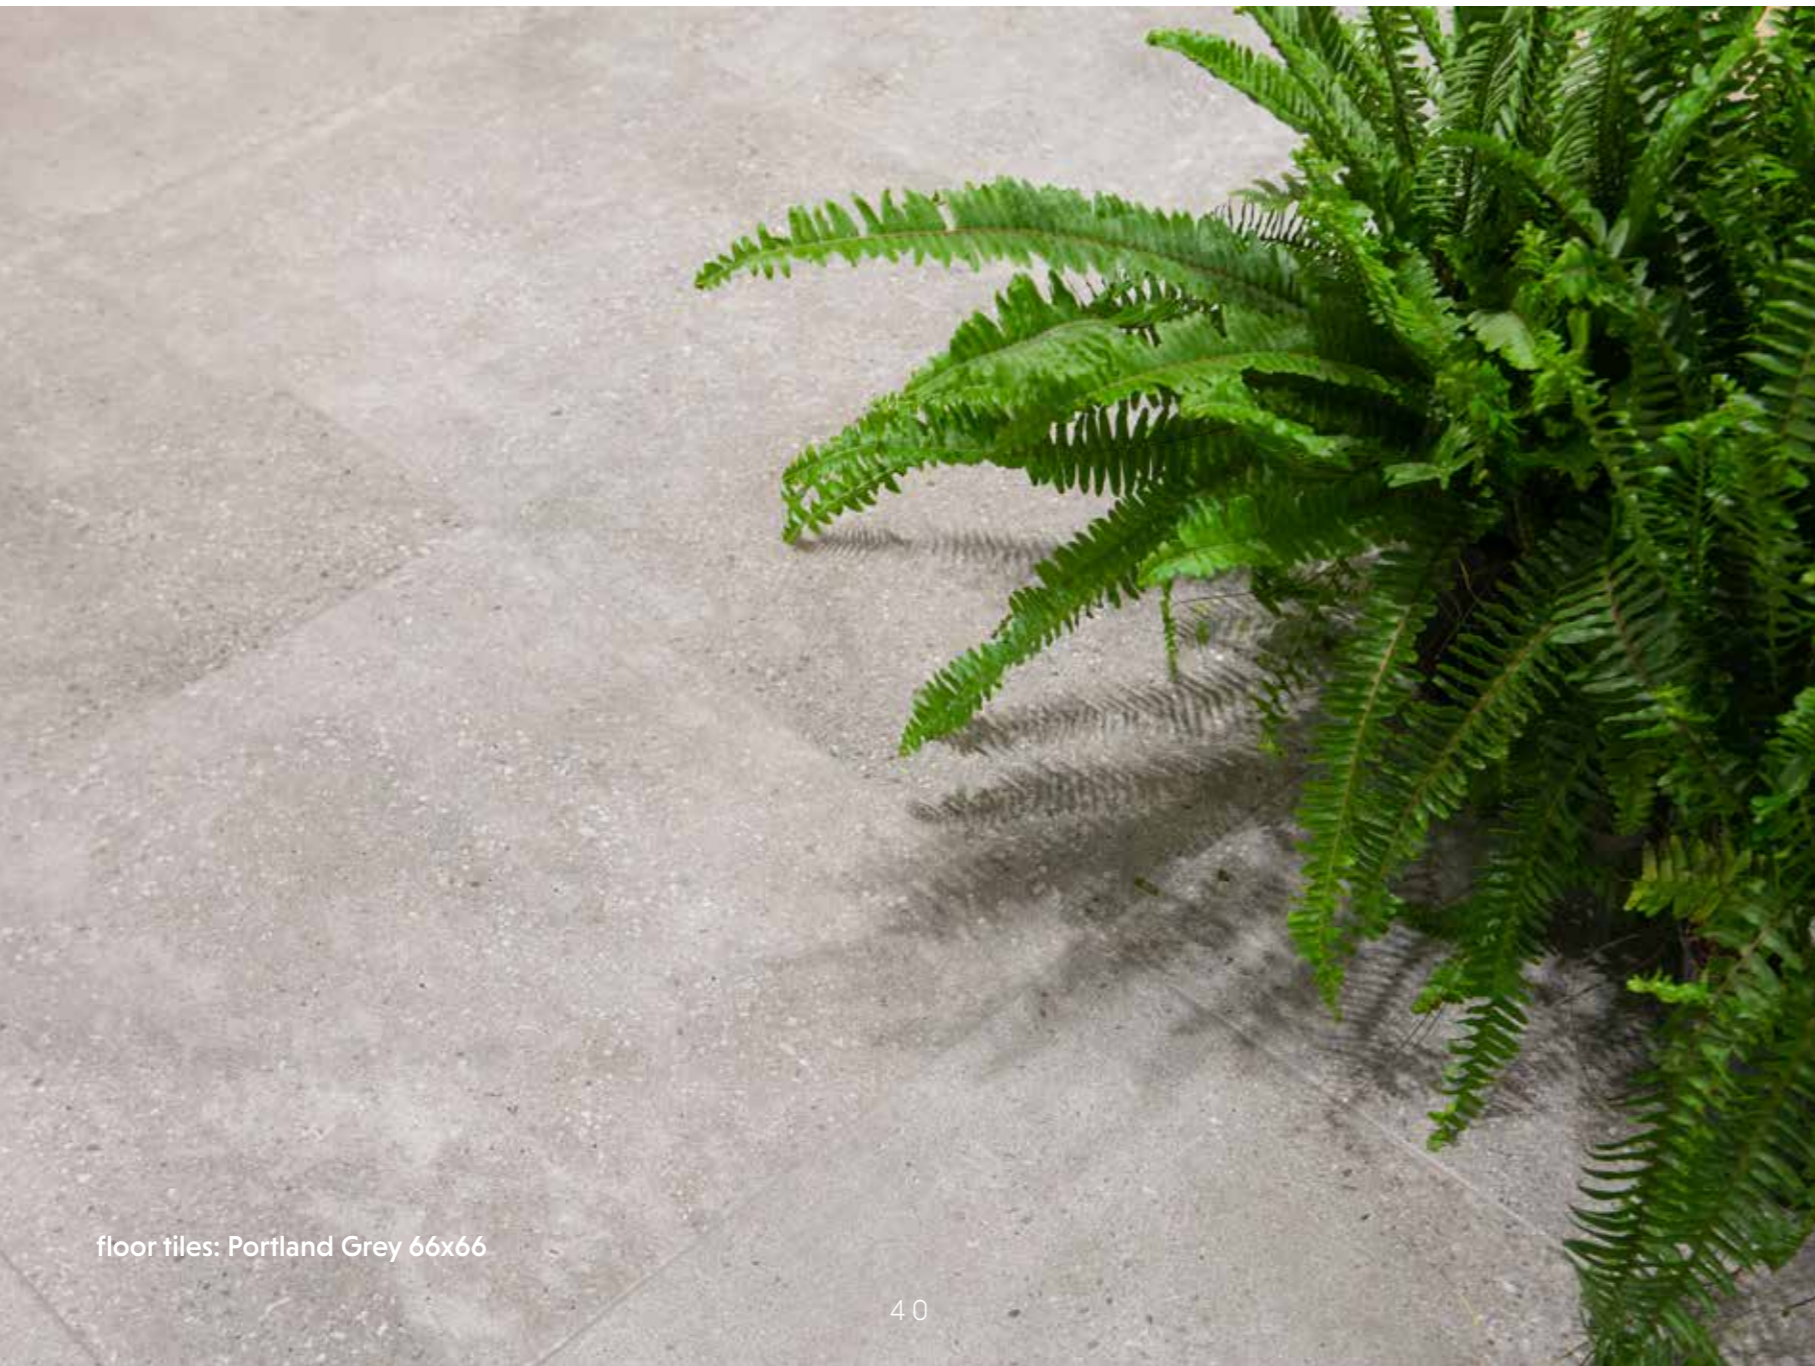

PORTLAND

PORCELAIN TILE 25,9" x 25,9"
PORCELÁNICO 66x66 CM

floor tiles: Portland Grey 66x66