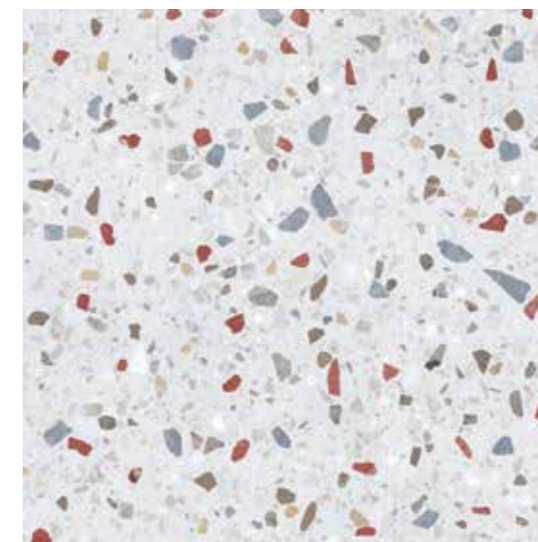

TAKU

PORCELAIN TILE 25,9" x 25,9"
 PORCELÁNICO 66x66 CM

floor tiles: Taku Colors 66x66 · wall tiles: Taku White 66x66

Taku White · 66x66 cm

Taku Colors · 66x66 cm

Complementary pieces available under commercial advice.
 Piezas especiales disponibles bajo consulta comercial.