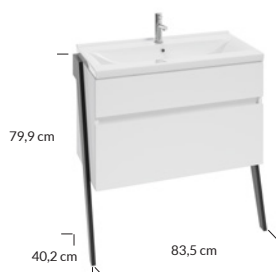

Op-Arty D80 szafka podumywalkowa | washbasin cabinet

0D2S wisząca | wall hung