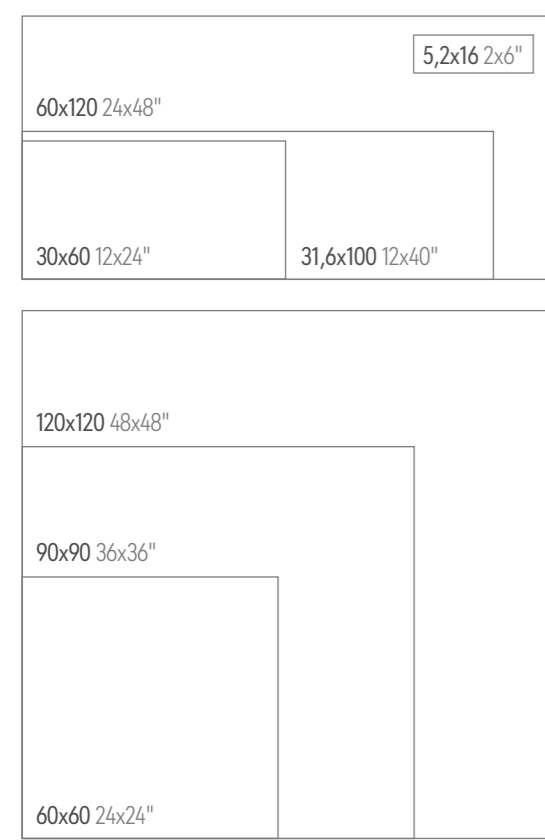

FORMATOS FORMATS

STONES COLLECTION

WALL
Macan Sand Matt 59,5x119,2 Rect. / Macan Sand Decor Matt 59,5x119,2 Rect.
FLOOR
Macan Sand Matt 59,5x119,2 Rect.

New
COLLECTION