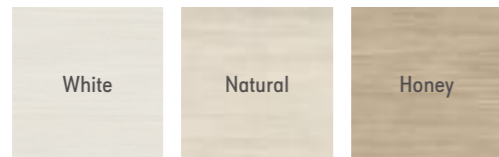

SOLEIL

60x120 24"x48"

PORCELÁNICO · PORCELAIN

Colores disponibles
Available colors