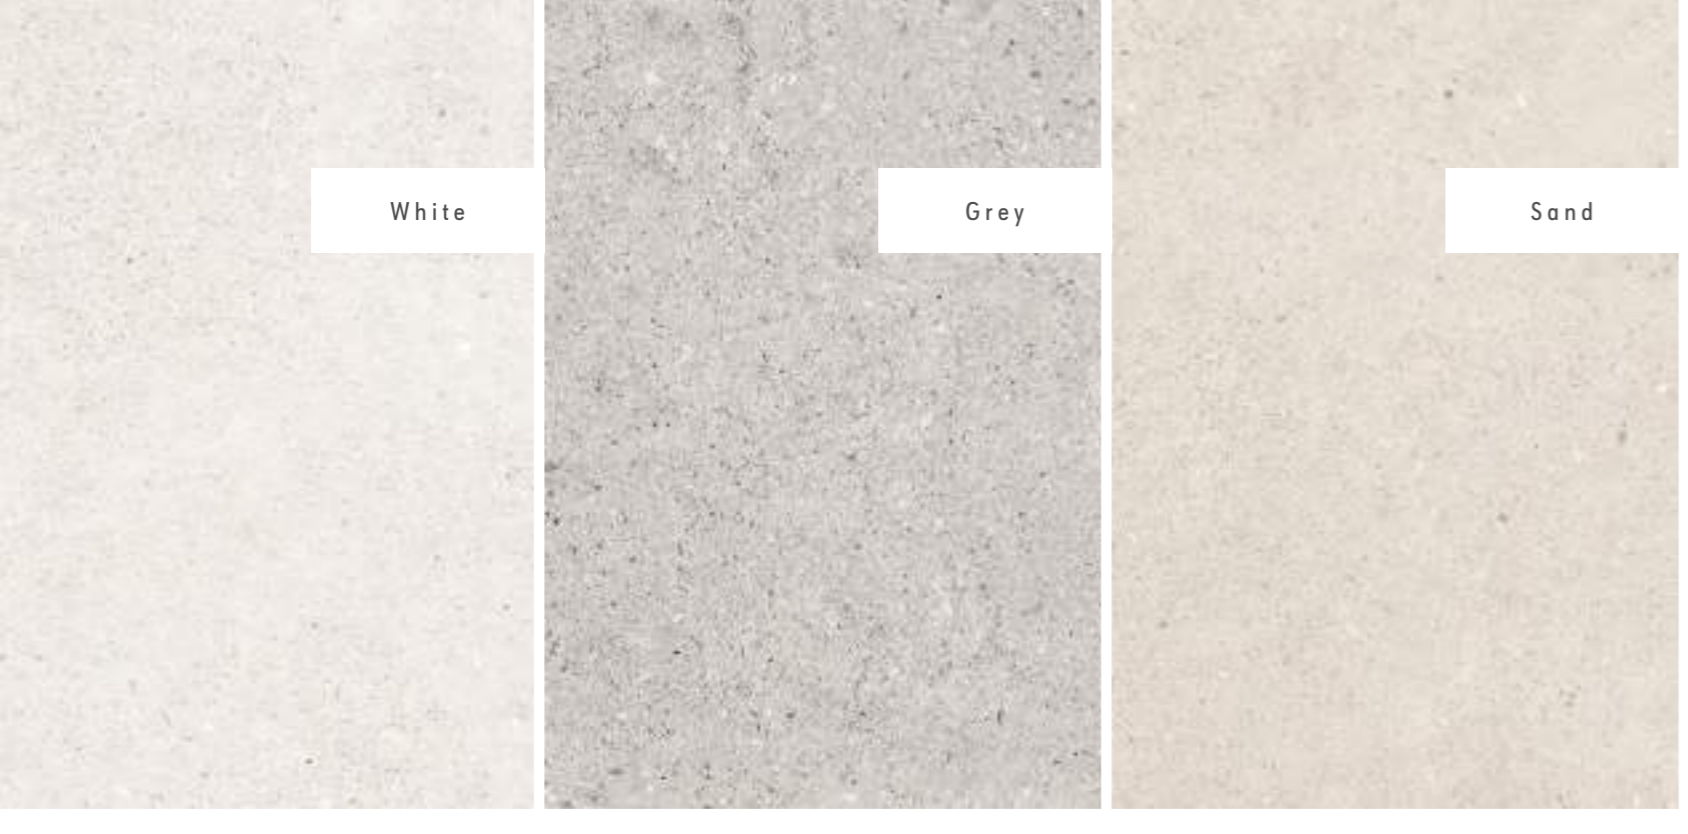

White

Grey

Sand

MACAN

PORCELÁNICO Y PASTA BLANCA · PORCELAIN & WHITE BODY