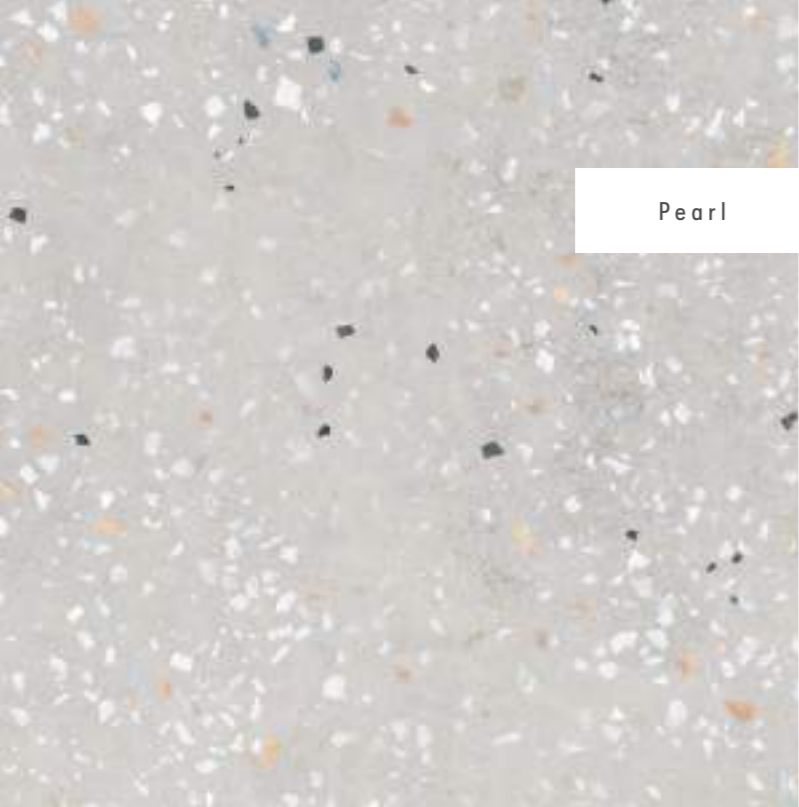

Pearl

NAPOLI

75x75 30"x30"

PORCELÁNICO · PORCELAIN

75x75 - 30x30"
8 diseños /design

FORMATOS FORMATS

B29 Napoli Pearl Matt 75x75 Rect.
B29 Napoli Grey Matt 75x75 Rect.

B83 Napoli Pearl Grip 75x75 Rect.
B83 Napoli Grey Grip 75x75 Rect.

PIEZAS ESPECIALES SPECIAL PIECES

Rodapié romo. Skirting romo.
P23 8x75

FLOOR
Napoli Grey Matt 75x75 Rect. / Napoli Grey Grip 75x75 Rect.