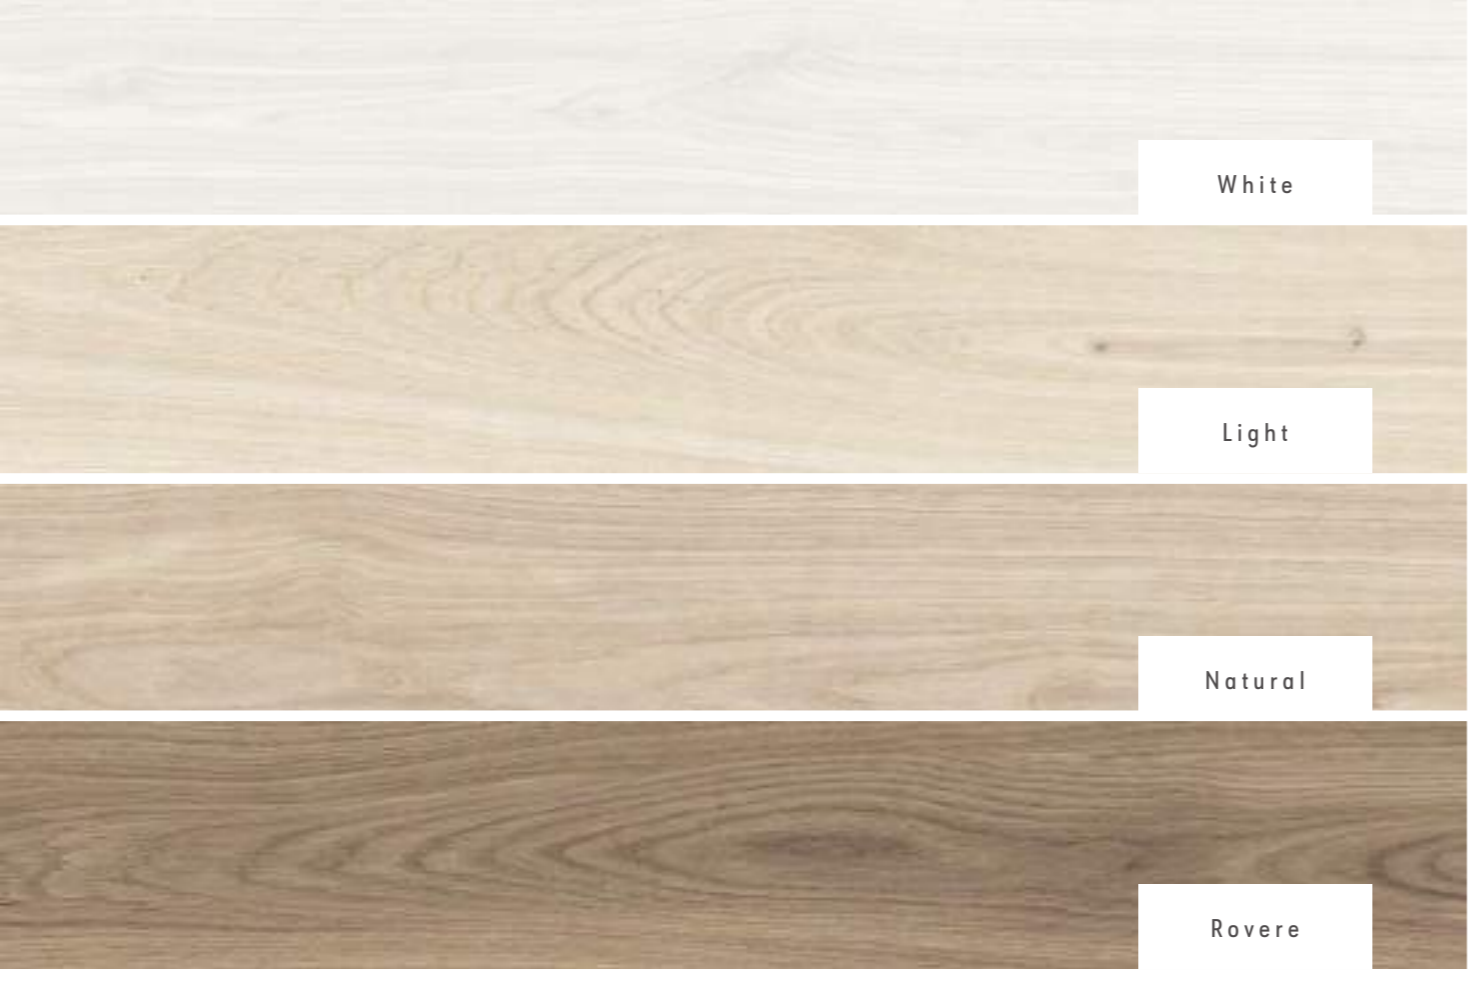

White

Light

Natural

Rovere