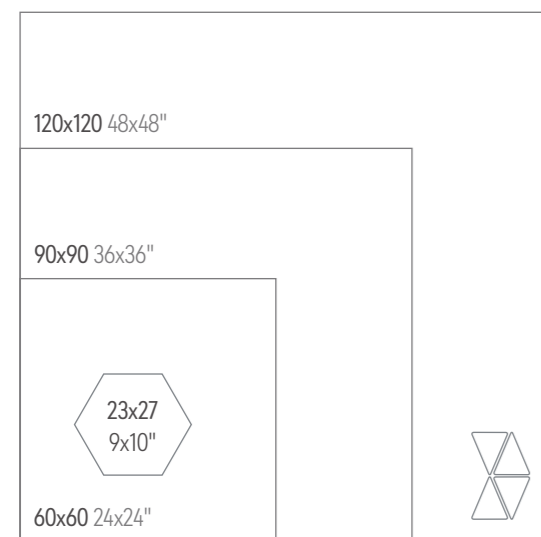

FORMATOS FORMATS

18,7x28,7 7x11"