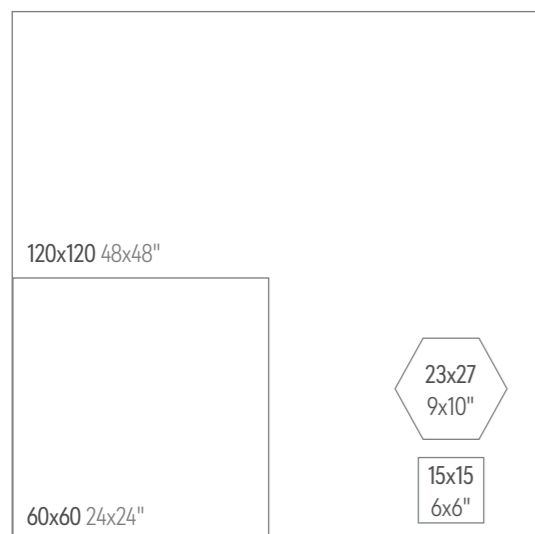

FORMATOS FORMATS

New
COLLECTION