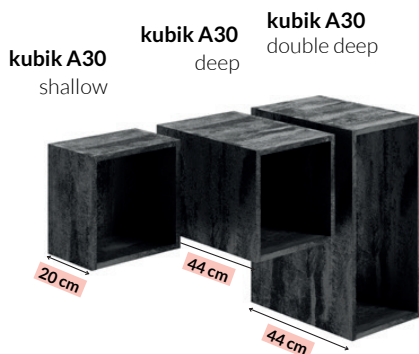

3 depths of cabinets with doors: 15, 22, 45 cm

various depths cabinets to build any space

The matching shallow and deep cubic units in four colours are a great addition to the cabinets. They can be used to store every day accessories, towels or decoration.

double cubic unit can be hung vertically and horizontally

cubic units coming in three sizes are perfect complement to the collection