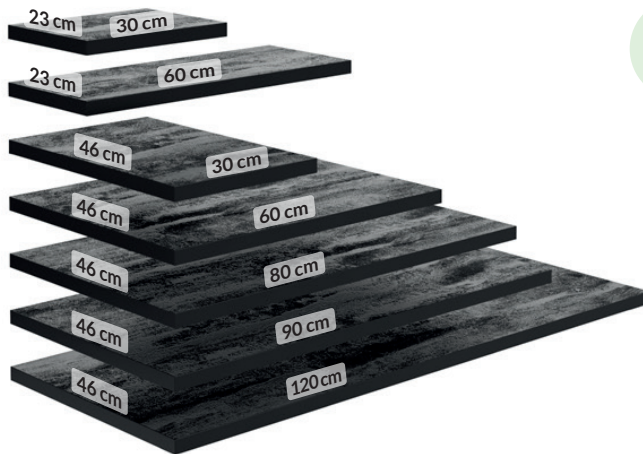

### top colours (lamine)

lacquer white high gloss (MDF)

decor truffle beech

decor golden oak

decor black storm

lamine countertops  
In addition to their aesthetic qualities, have reinforced edges, extending their durability. They are adapted to depth of cabinets.