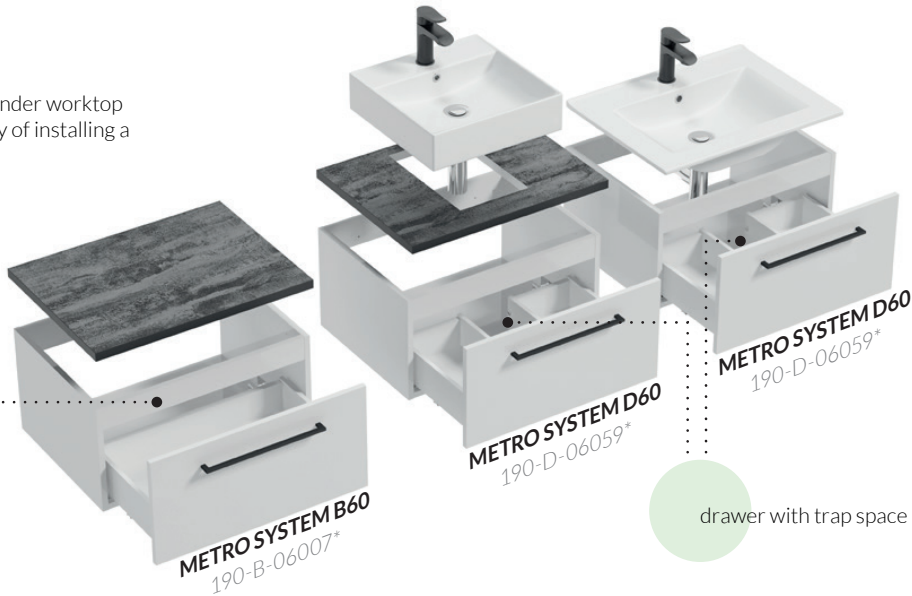

MODULAR FEATURES

OF THE COLLECTION

The biggest advantage of METRO SYSTEM collection is modularity. It allows to create countless combinations of furniture, optimally matching to space and needs of user. Your imagination is our limit!

various functions of drawer cabinets

cabinet with drawer under worktop without the possibility of installing a washbasin

drawer with trap space in a washbasin cabinet

top colours (lamine)

lacquer white high gloss (MDF)

decor truffle beech

decor golden oak

decor black storm