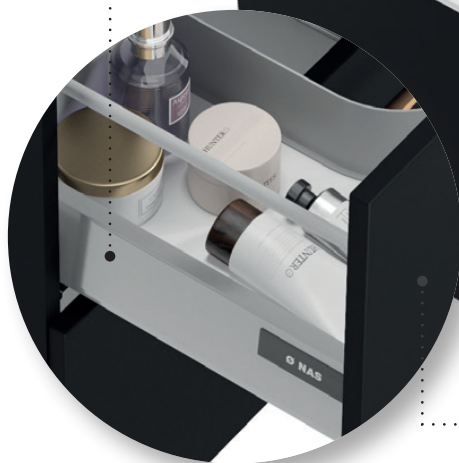

NO FINGERPRINT,

matt black lacquer with special layer NO FINGERPRINT, which prevents leaving unsightly finger prints

NO FINGERPRINT

PREMIUM

reinforced construction metal sides of drawers – metalbox lifting, capacity up to 30 kg

easy access full-extension slide

various models and types of ceramic, conglomerate and glass washbasins to choose from

plenty of space to store cosmetics and bathroom accessories

drawers equipped with soft-close system

easy adjustment adjustment system drawer fronts vertically and horizontally

Cabinets in white gloss and golden oak colour

various models and types of ceramic, conglomerate and glass washbasins to choose from

drawers equipped with soft-close system

high quality soild and resistant laquer light-curing laquer increases resistance to moisture, scratches and effects of UV rays