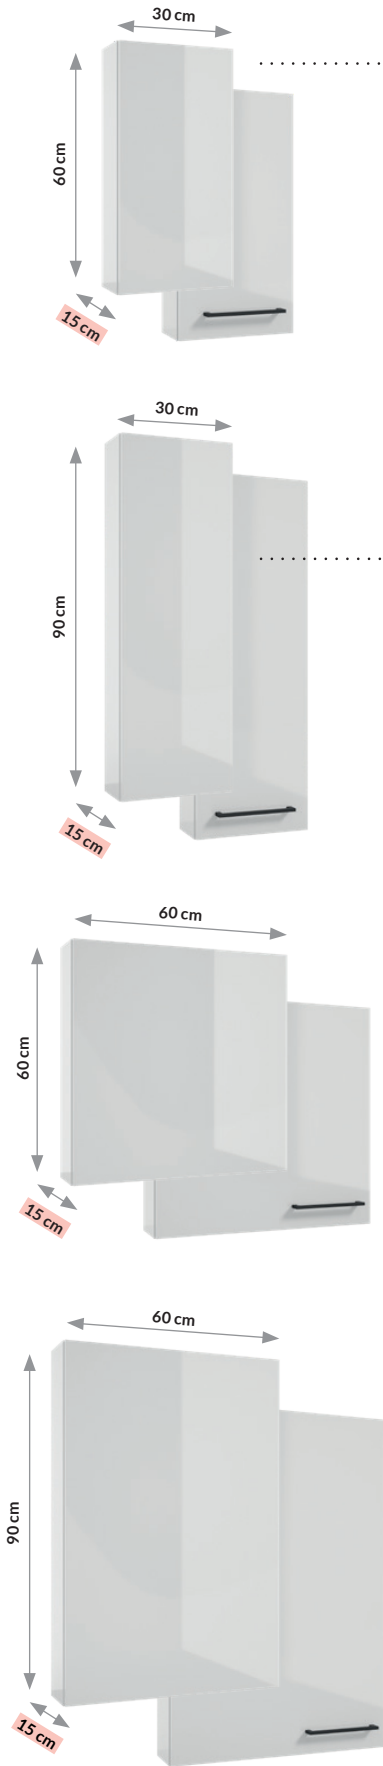

SHALLOW CABINETS FOR HANDY ACCESSORIES

NEW

Additional shallow cabinets are useful in a small spaces or a addition to set with mirror cabinets.
Is a perfect proposition for hiding handy cosmetics useful during the morning toilet.