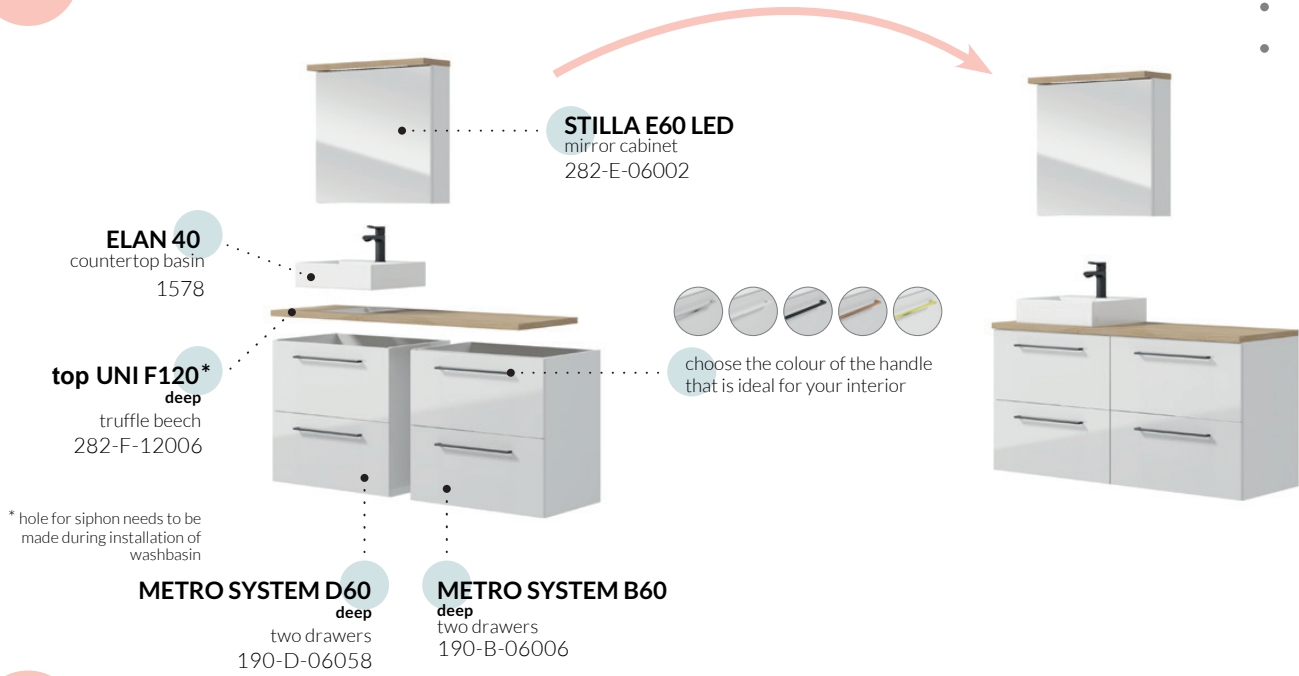

1: STAGE 1: create a set with a washbasin and a mirror cabinet